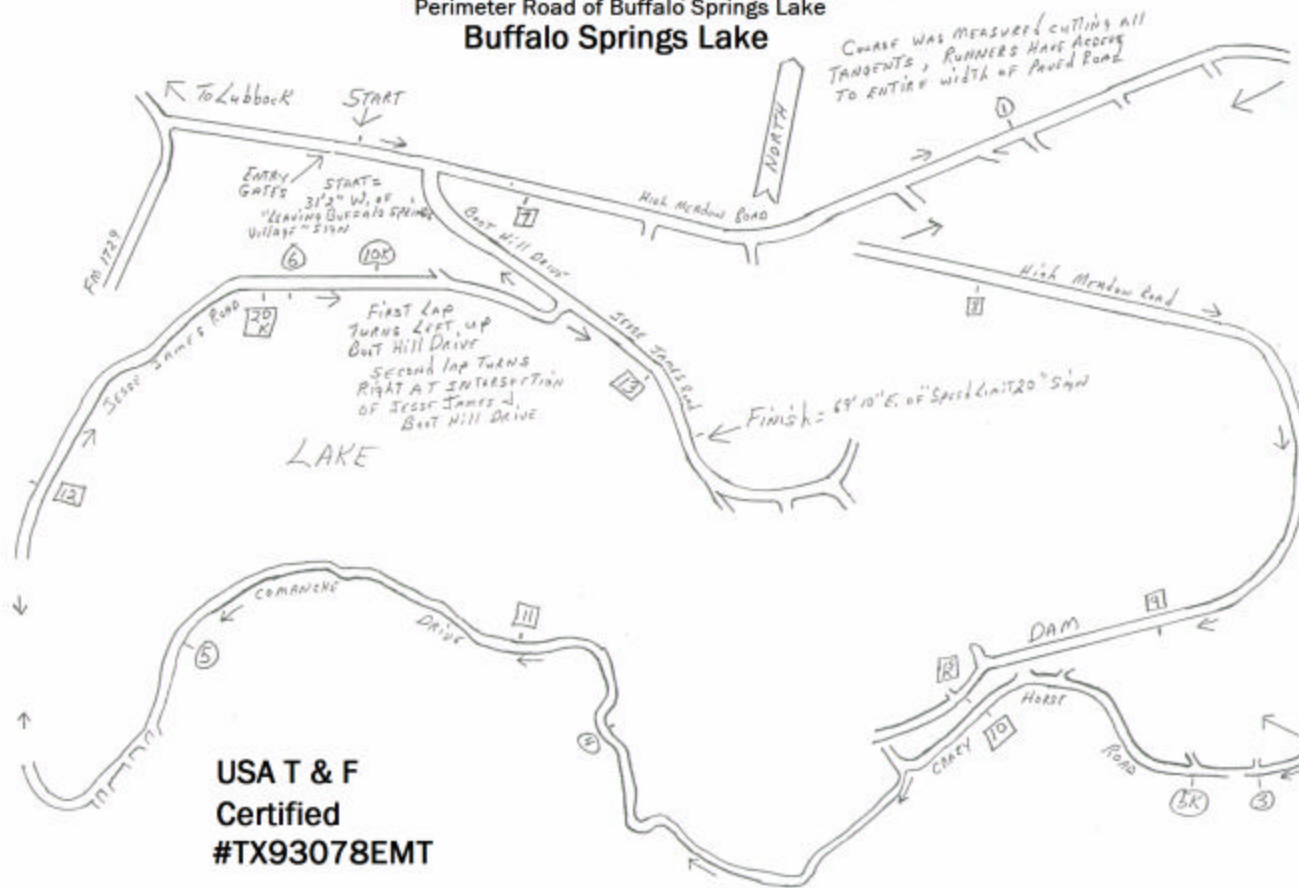

13.1 Mile Map

Buffalo Wallow Half-Maratnon

Course Consists of two Loops of The Outer Perimeter Road of Buffalo Springs Lake

Buffalo Springs Lake

2 Mile Map

Buffalo Wallow Two Mile Run (2M)